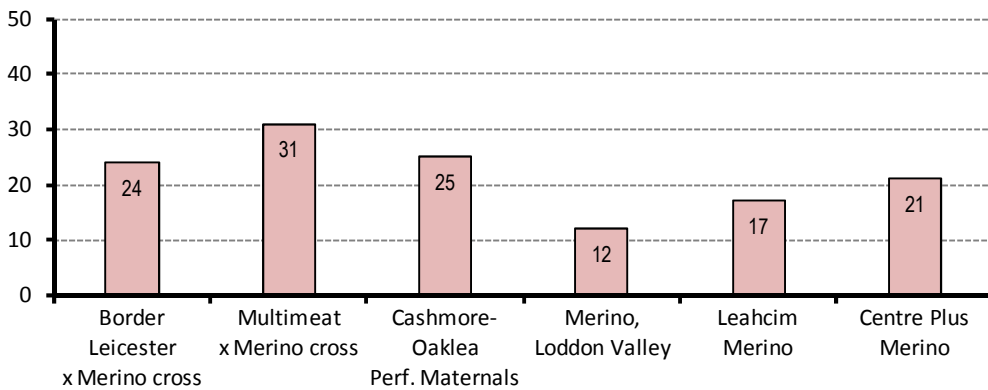

Lamb market report, 1 batch of 2016 lamb drop sold Jan 2017

x	Carcase weight, 1st batch
Border Leicester x Merino cross	21.3
Multimeat x Merino cross	21.1
Cashmore-Oaklea Perf. Maternals	21.4
Merino, Loddon Valley	20.2
Leahcim Merino	21.6
Centre Plus Merino	21.6

Lambs sold in 1st draft, 2016 drop lambs in Jan 2017

Number of lambs

Lambs sold in 1st draft, 2016 drop lambs in Jan 2017

Percent

the percentages are unreliable, as lamb numbers were not sufficient to give a reliable result

Lamb dressing percentage, average of 1st batch of 2016 lambs in Jan 2017

Percent

the percentages are unreliable, as lamb numbers were not sufficient to give a reliable result