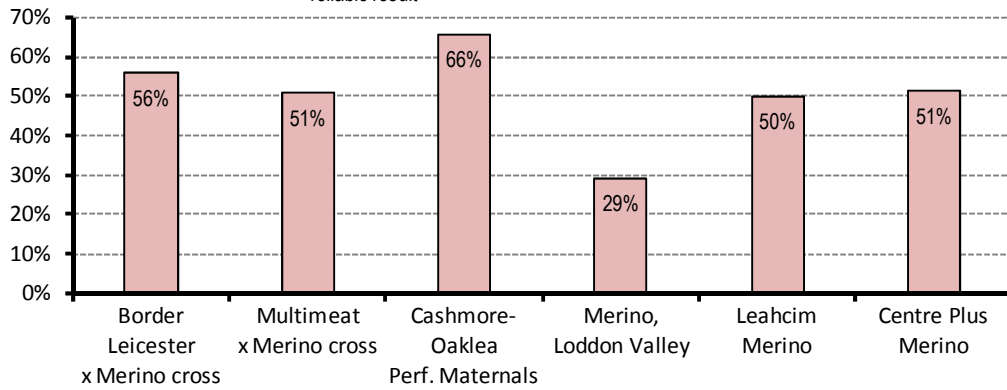

Lamb market report, 1 batch of 2016 lamb drop sold Jan 2017

x	Carcase weight, 1st batch
Border Leicester x Merino cross	21.3
Multimeat x Merino cross	21.1
Cashmore-Oaklea Perf. Maternals	21.4
Merino, Loddon Valley	20.2
Leahcim Merino	21.6
Centre Plus Merino	21.6

Lambs sold in 1st draft, 2016 drop lambs in Jan 2017

Number of lambs

Lambs sold in 1st draft, 2016 drop lambs in Jan 2017

Percent

the percentages are unreliable, as lamb numbers were not sufficient to give a reliable result

Lamb dressing percentage, average of 1st batch of 2016 lambs in Jan 2017

Percent

the percentages are unreliable, as lamb numbers were not sufficient to give a reliable result